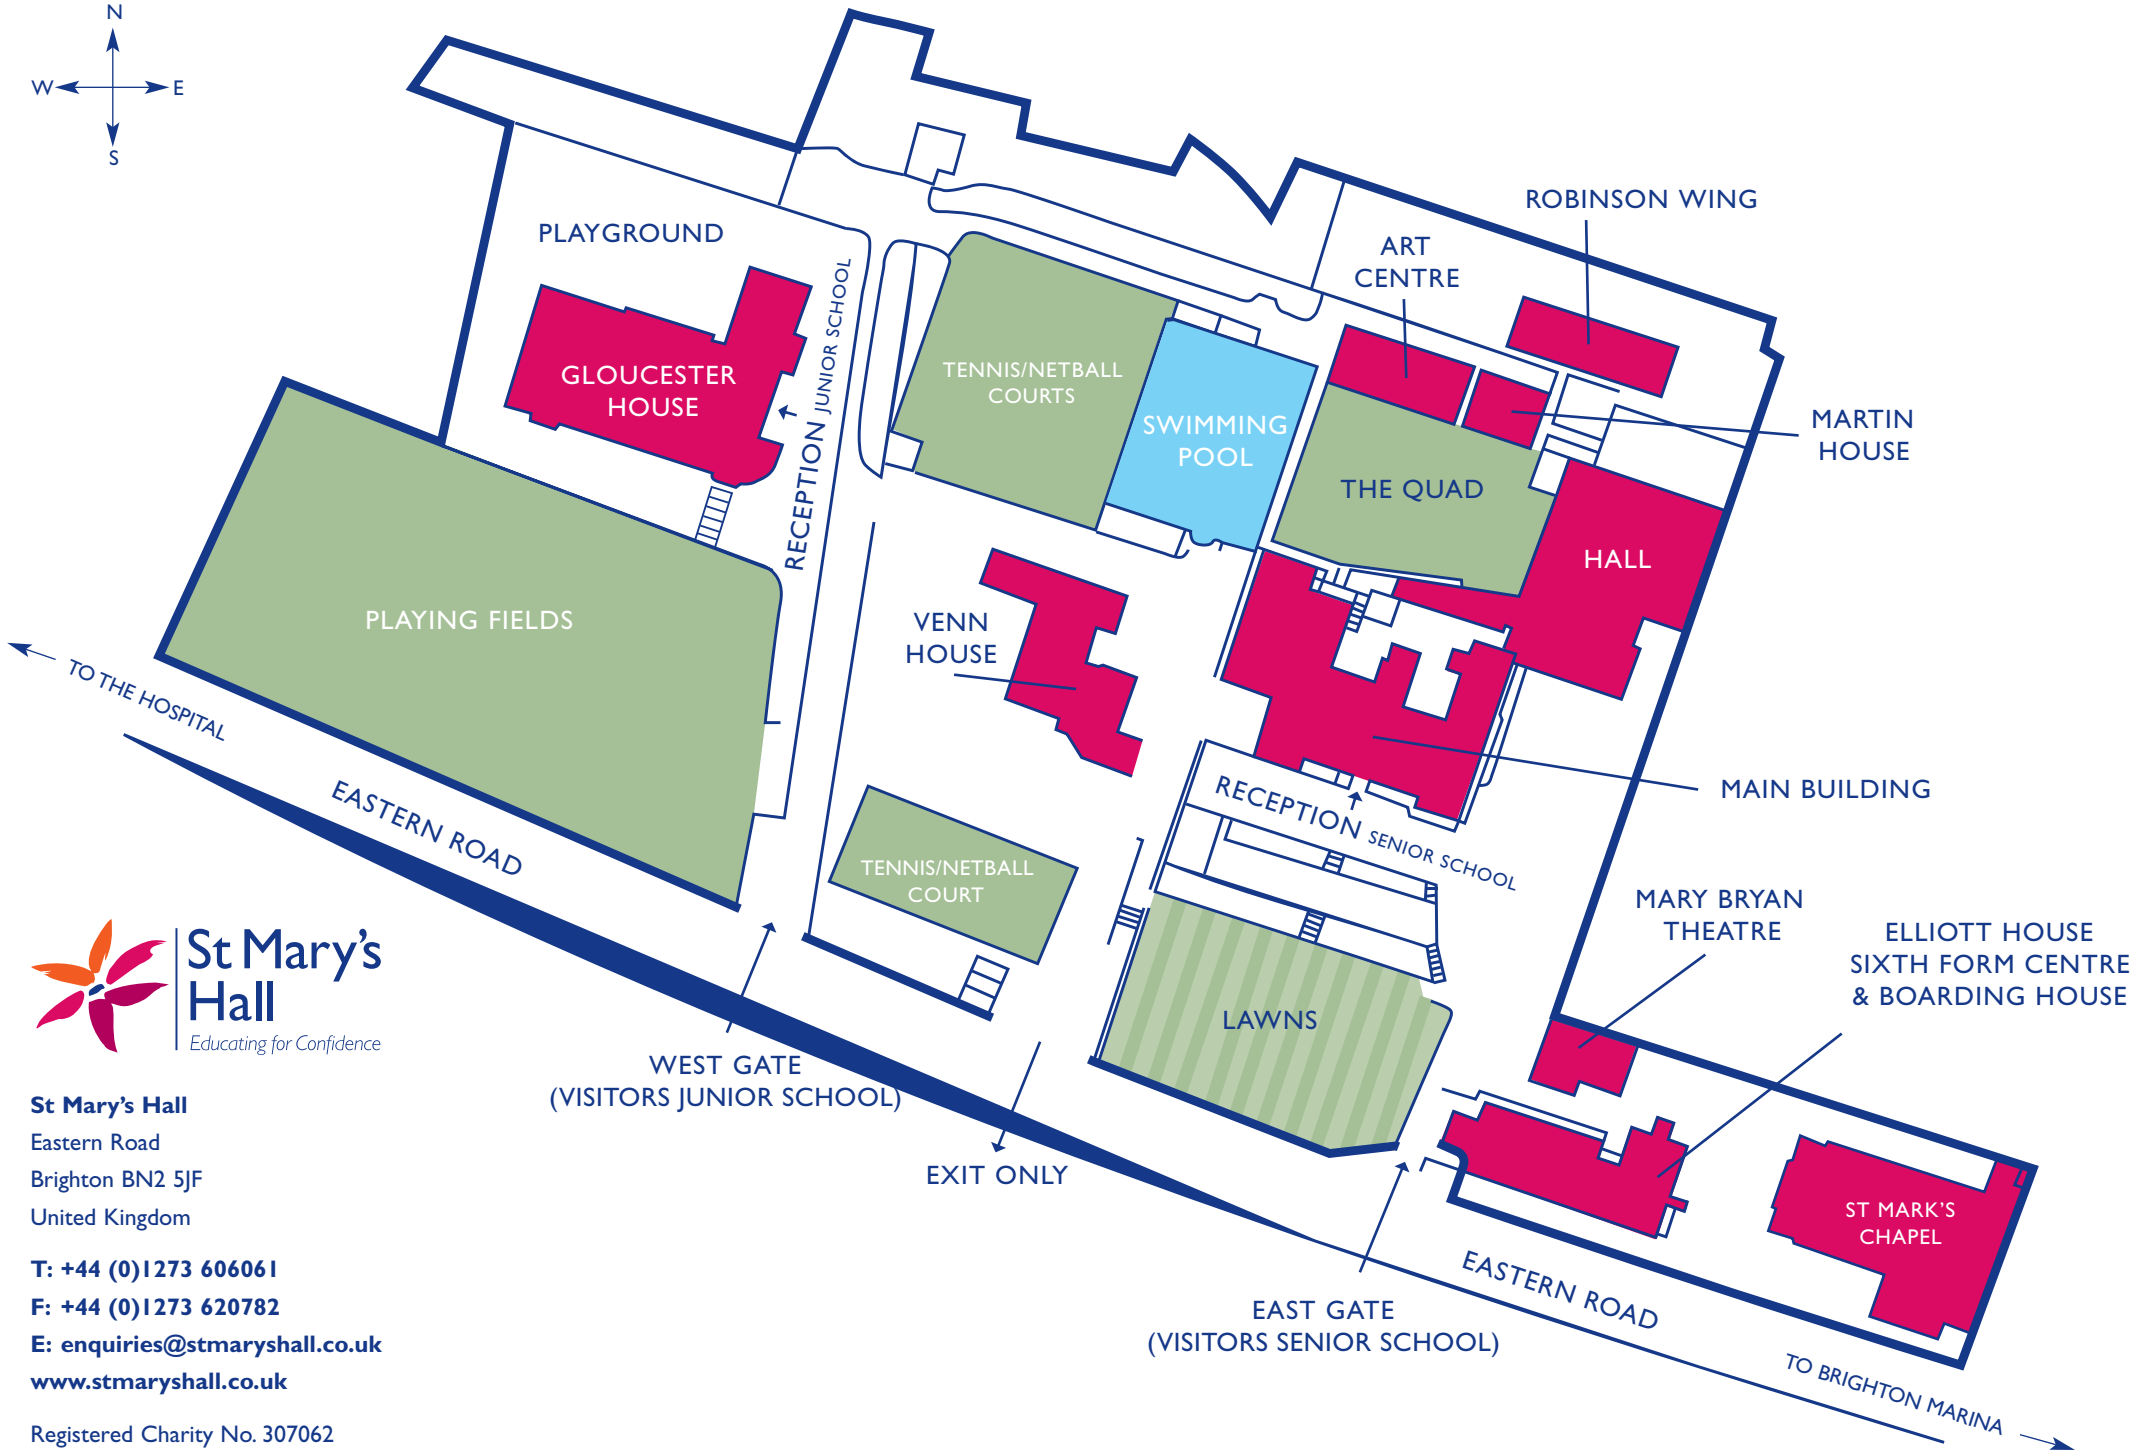

St Mary's Hall
Eastern Road
Brighton BN2 5JF
United Kingdom

T: +44 (0)1273 606061

F: +44 (0)1273 620782

E: enquiries@stmaryshall.co.uk

www.stmaryshall.co.uk

Registered Charity No. 307062